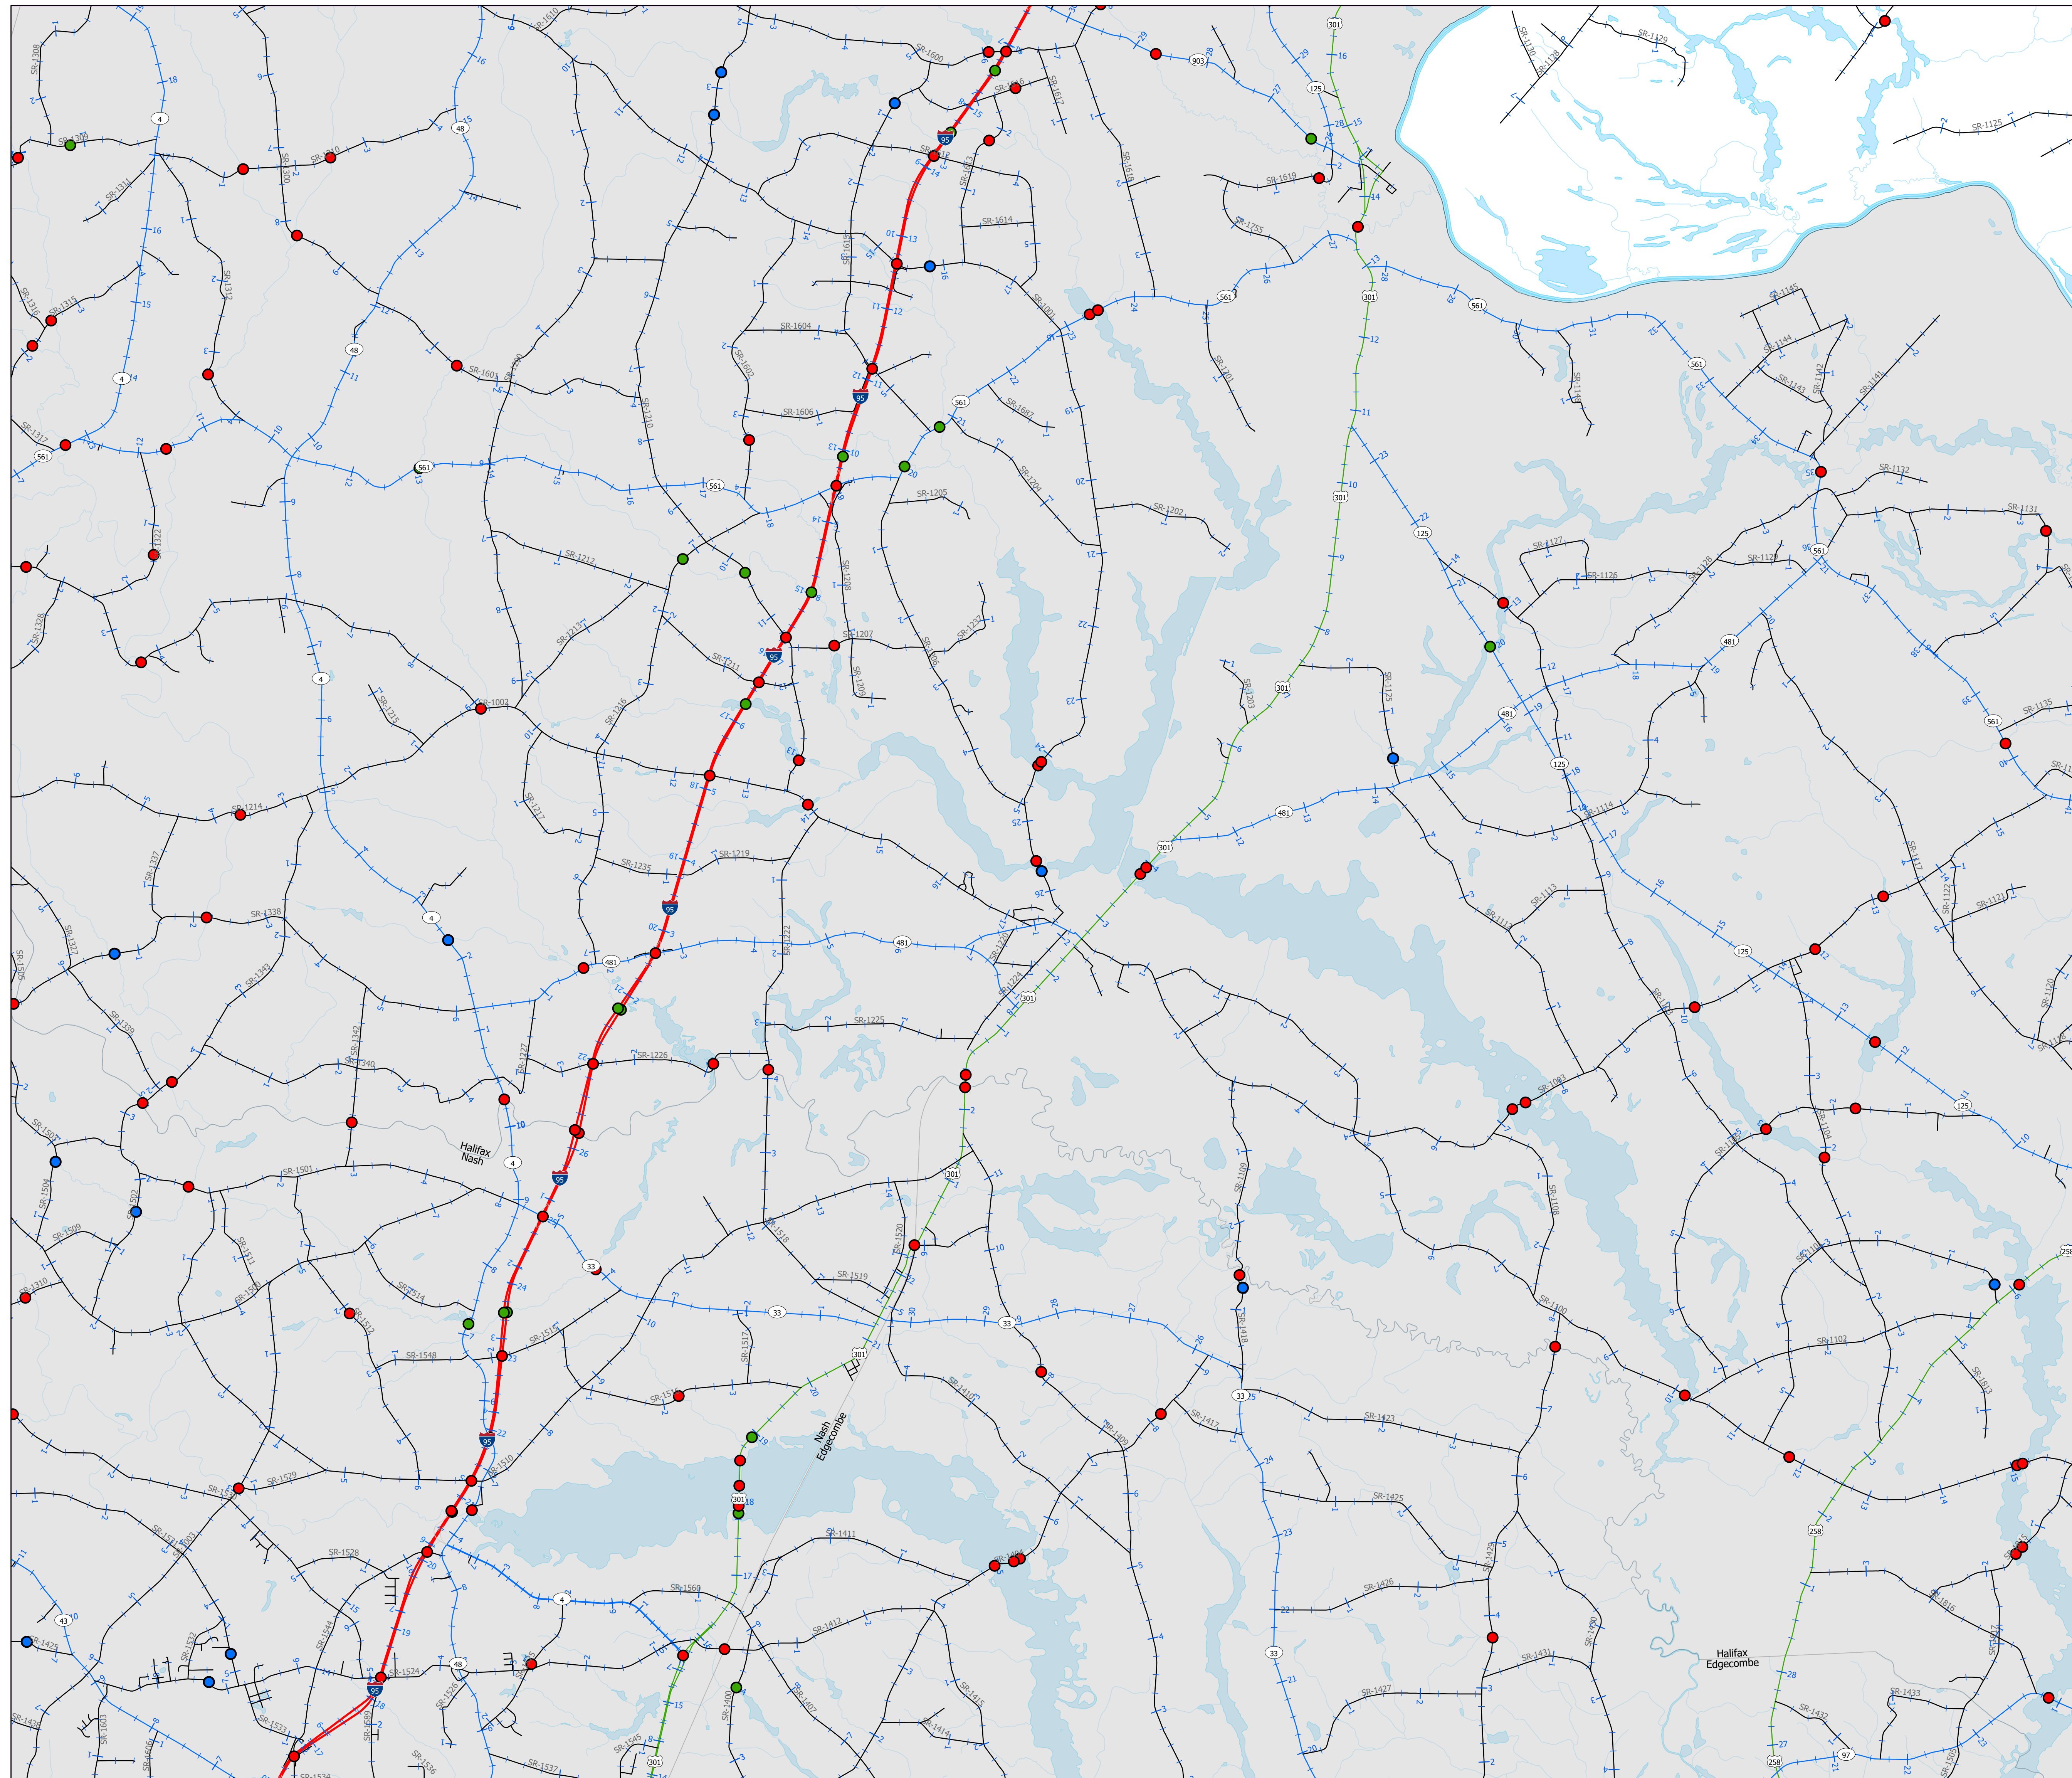

Division 1 Atlas Milepost Map

Page: B1

- Legend
- BRIDGE
 - CULVERT
 - PIPE
 - Interstate
 - US Route
 - NC Route
 - Secondary Route
 - Ramps
 - County Boundary

Routes are hatched every 0.25 miles and are labeled every mile.
Only routes over one mile have hatching.
Maps last updated: June, 2024